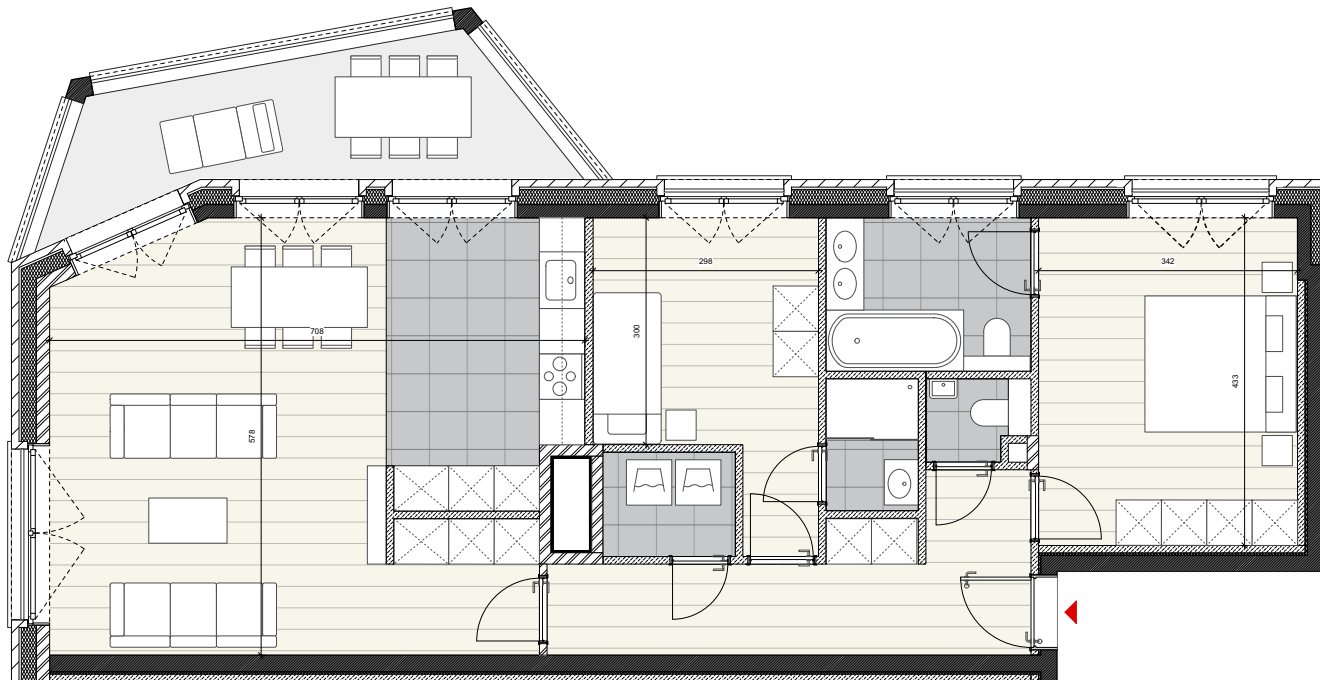

TOUR & TAXIS

SCARLET

0.2

Floor: 0

Bedrooms: 2

Gross living area.: 104,9 m²

Gross terrace: 13,0 m²

West

nextensa. 

Sanitary fixtures and measurements on plans are for reference only. Furniture is not included.

Version Aug 2022

N

PARK LANE