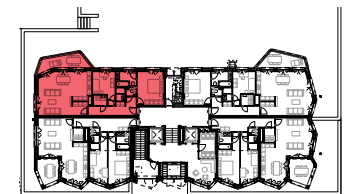

TOUR & TAXIS

SCARLET

0.2

Floor: 0

Bedrooms: 2

Gross living area.: 104,9 m²

Gross terrace: 13,0 m²

West

nextensa. 

Sanitary fixtures and measurements on plans are for reference only. Furniture is not included.

Version Aug 2022

N

PARK LANE